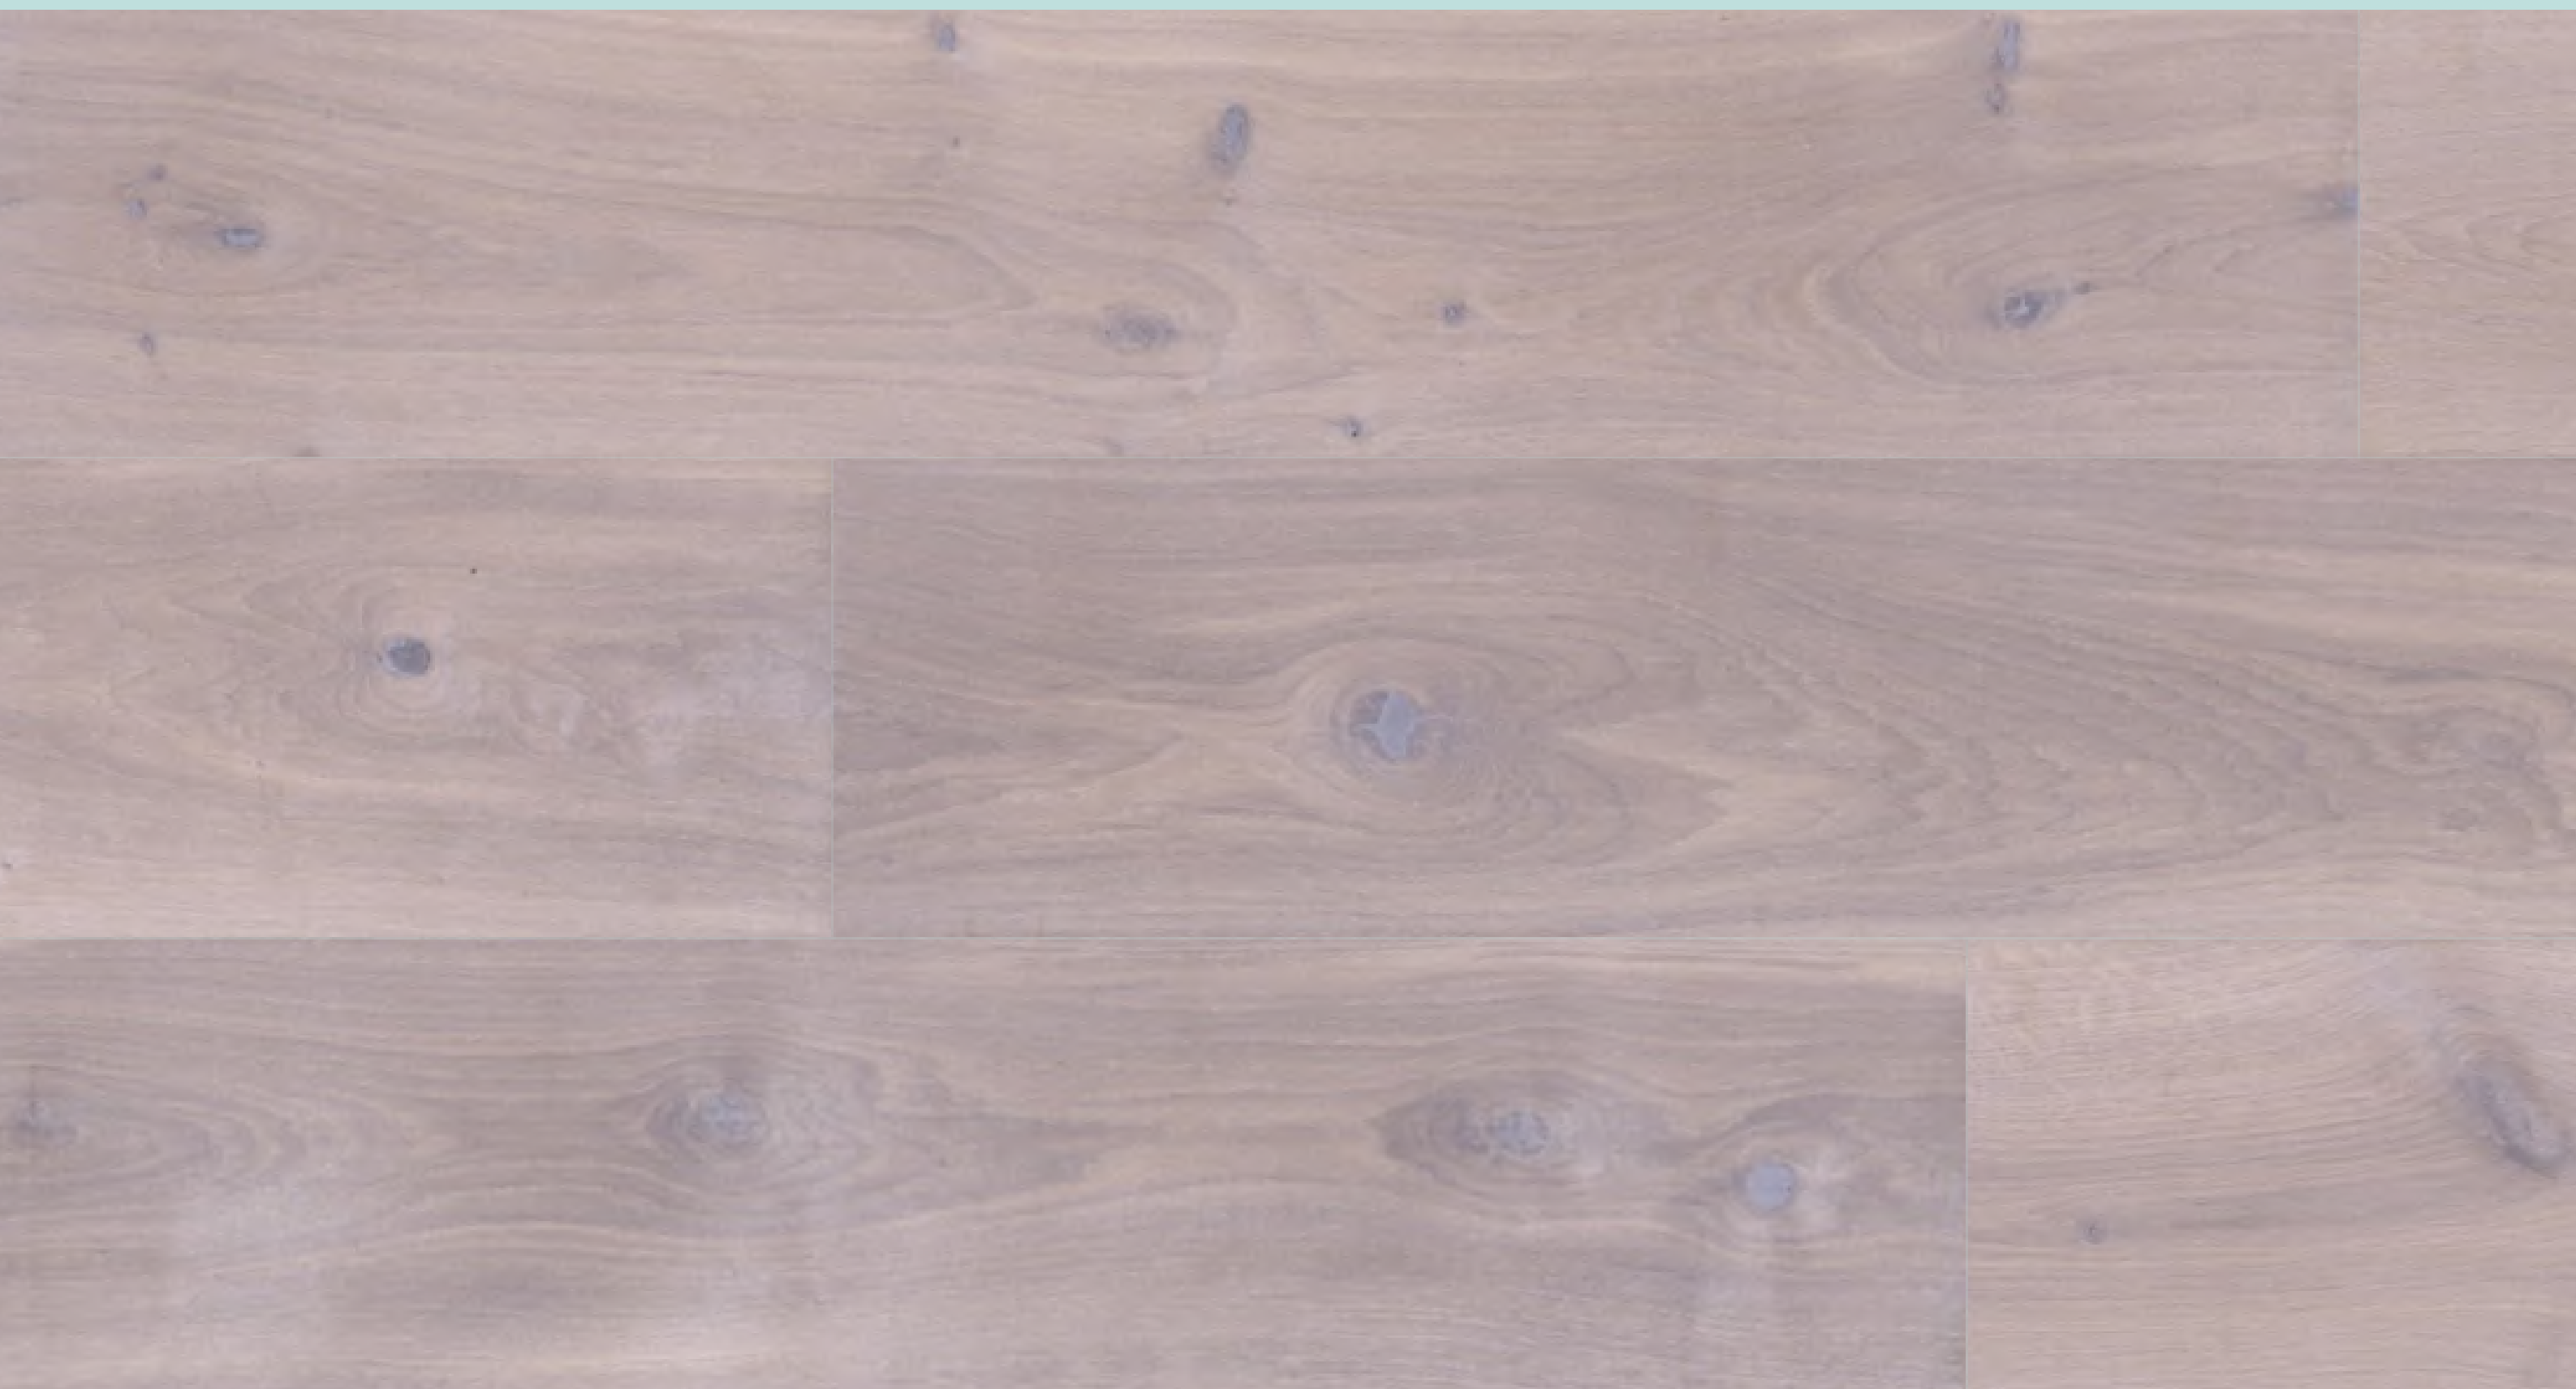

..... company reserves the right to change the specifications.